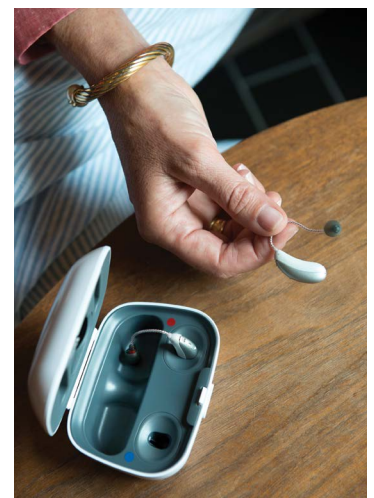

# TAKE CHARGE OF YOUR HEARING EXPERIENCE

SHIFT is a life-enhancing hearing solution that's more than a clever amplifier. It works together with a smartphone app to give you more control over the way you hear. And, it packs industry-leading features into a sleek design that fits comfortably on your ear.

## KEY FEATURES

- Easy to set-up
- Personalise your sound profile and optimise on-the-go
- Direct media streaming via Bluetooth®
- Hands-free phone calls to both ears
- Programs optimise sound for conversations in quiet and noise, as well as live music